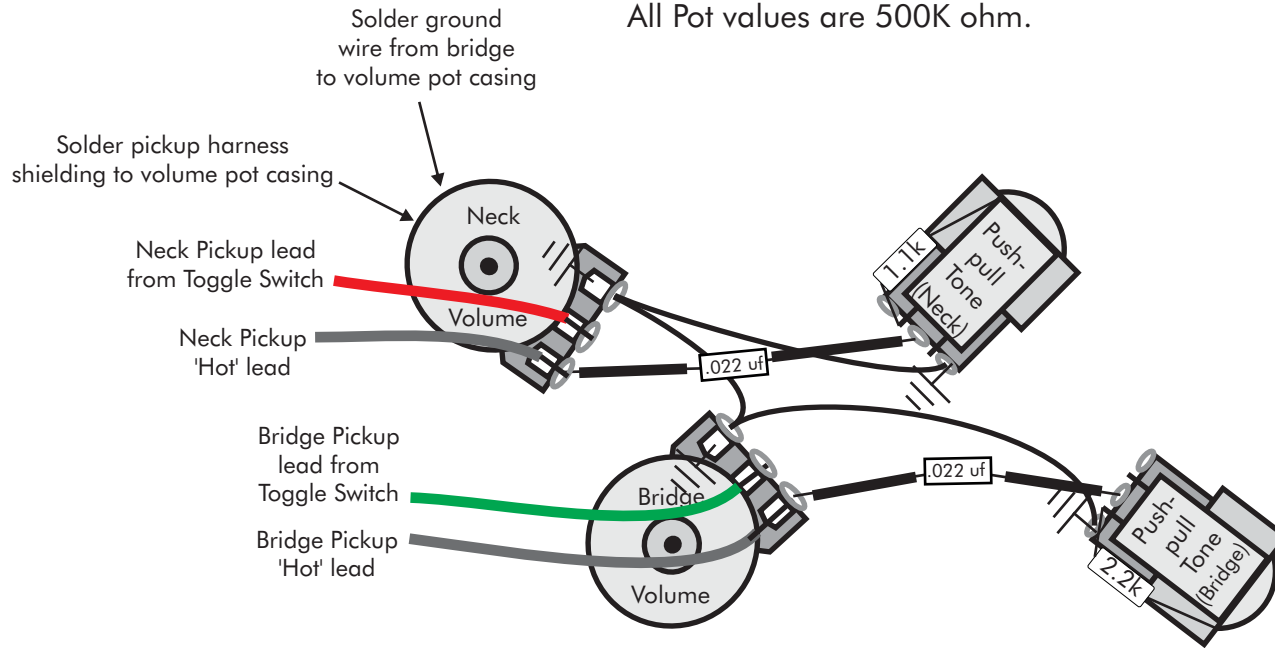

PRS SE 594

All Pot values are 500K ohm.

Push-pull tone pot (Neck Pickup):

Push-pull tone pot (Bridge Pickup):

Operating Instructions

3-way toggle pickup switch:

- Position 1 (down) - Treble Pickup
- Position 2 - Treble and Bass Pickups
- Position 3 (up) - Bass Pickup

Push-Pull Tone Pot:

- Down - Humbucker Mode
- Up - Single Coil Mode