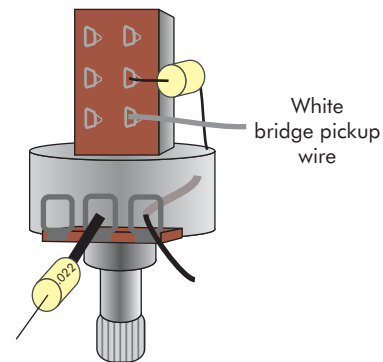

PRS SE 594

All Pot values are 500K ohm.

Push-pull tone pot (Neck Pickup):

Push-pull tone pot (Bridge Pickup):

Operating Instructions

3-way toggle pickup switch:

- Position 1 (down) - Treble Pickup
- Position 2 - Treble and Bass Pickups
- Position 3 (up) - Bass Pickup

Push-Pull Tone Pot:

- Down - Humbucker Mode
- Up - Single Coil Mode