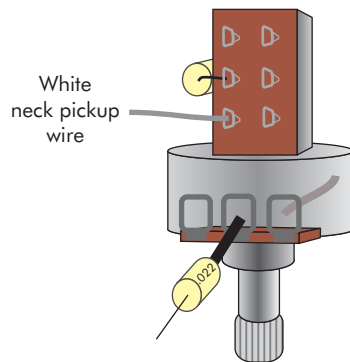

PRS SE 594

All Pot values are 500K ohm.

Push-pull tone pot (Neck Pickup):

Push-pull tone pot (Bridge Pickup):

Operating Instructions

3-way toggle pickup switch:

- Position 1 (down) - Treble Pickup
- Position 2 - Treble and Bass Pickups
- Position 3 (up) - Bass Pickup

Push-Pull Tone Pot:

- Down - Humbucker Mode
- Up - Single Coil Mode