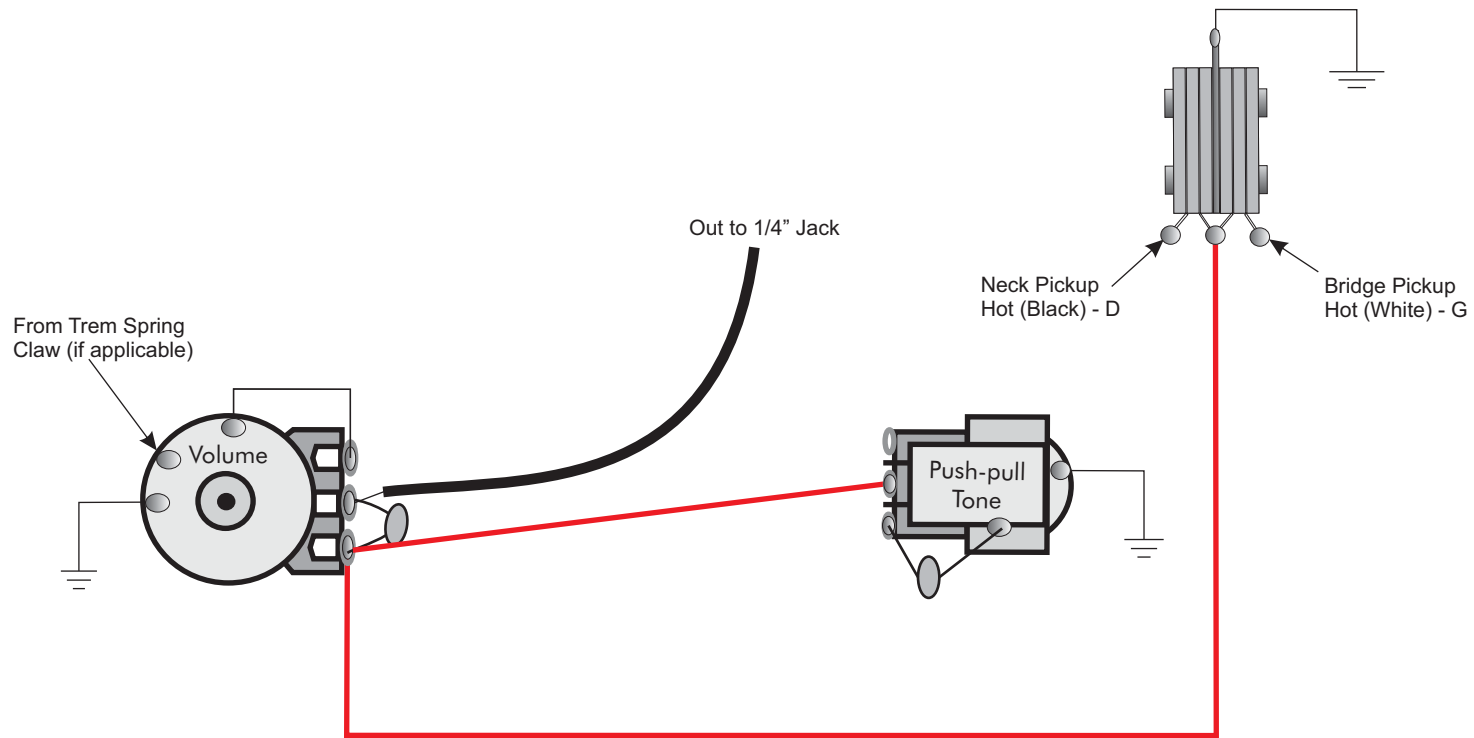

Used on these 2020 Models:
277

Push-pull tone pot: