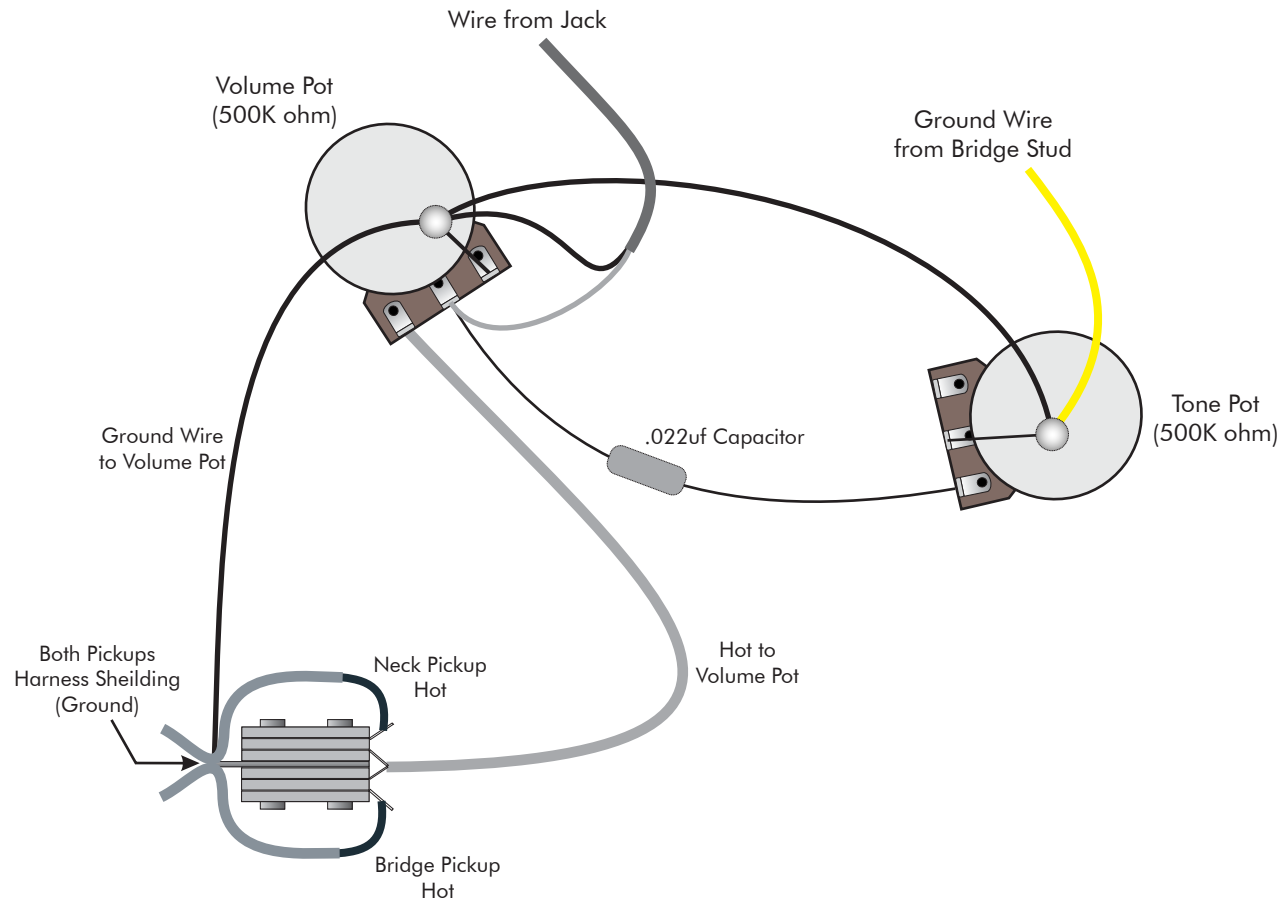

Used on these models:
PRS SE Hollowbody Standard
PRS SE Hollowbody II

*Note: both pickups' white wires are unused (tape off)